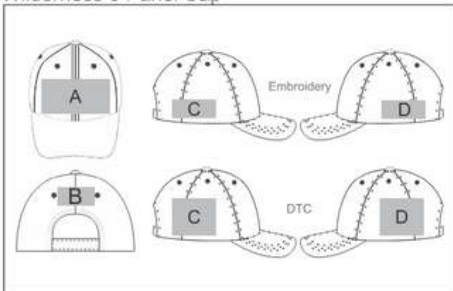

WILDERNESS CAP - 6 PANEL

FEATURES

- 160g/m²
- 100% cotton twill
- 6-panel structured peak
- 6 rows of stitching
- 6 embroidered eyelets
- self-fabric velcro closure

ALT-WLD
Wilderness 6 Panel Cap

CAMO CAP